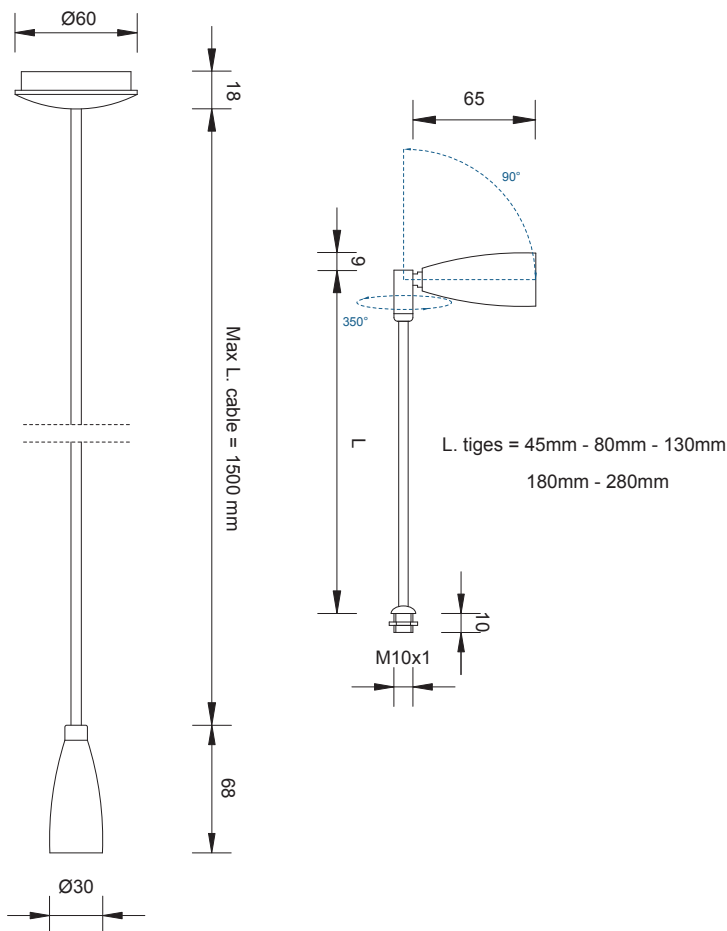

MINI overhanging

CODE: MNS01 1 led

CODE: MNS02 1 led full colour

MINI with stem

CODE: MNT01 1 led

CODE: MNT02 1 led full colour

TECHNICAL DATA

CODE: MNS01
CODE: MNT01

COLOURS

- Cool white
- Natural white
- Warm white
- Amber
- Red
- Green
- Blue

POWER 1W
350 mA

POWER 2W
500 mA

OPTICS

CODE: MNS02
CODE: MNT02

RGB full colour

POWER 3W
350 mA