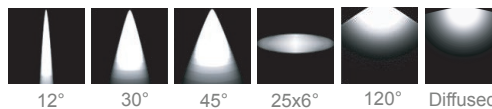

Faretto con snodo. E' possibile orientare il fascio di luce per mettere in evidenza determinati dettagli. Disponibile anche nella versione sospesa. Ideale per un'illuminazione mirata e decorativa in gioiellerie, negozi, musei e locali d'intrattenimento. Basetta a scelta.

Adjustable spotlight, the light beam can be oriented to put in evidence specific objects. Available even in overhanging version. Perfect for a directional and decorative lighting in jewelries, shops, museums, clubs or bars. Base at choice.

MINI overhanging

CODE: MNS01 1 led

CODE: MNS02 1 led full colour

MINI with stem

CODE: MNT01 1 led

CODE: MNT02 1 led full colour

TECHNICAL DATA

CODE: MNS01
CODE: MNT01

COLOURS

- Cool white
- Natural white
- Warm white
- Amber
- Red
- Green
- Blue

POWER 1W
350 mA

POWER 2W
500 mA

OPTICS

CODE: MNS02
CODE: MNT02

RGB full colour

POWER 3W
350 mA