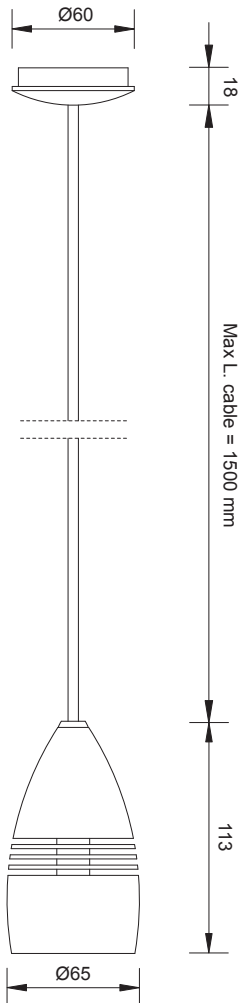

Faretto con snodo. E' possibile orientare il fascio di luce per mettere in evidenza determinati dettagli. Disponibile anche nella versione sospesa. Ideale per un'illuminazione mirata e decorativa in gioiellerie, negozi, musei e locali d'intrattenimento. Basetta a scelta.

Adjustable spotlight, the light beam can be oriented to put in evidence specific objects. Available even in overhanging version. Perfect for a directional and decorative lighting in jewelries, shops, museums, clubs or bars. Base at choice.

THEA overhanging

CODE: THS02 3 led full colour

CODE: THS03 3 led

THEA with stem

CODE: THA02 3 led full colour

CODE: THA03 3 led

L. tiges = 120mm - 220mm - 320mm
420mm - 520mm

CODE: THS03

CODE: THA03

COLOURS

RGB

AWB

A WW W

POWER 1W
350 mA

POWER 3W
700 mA

- Cool white
- Natural white
- Warm white
- Amber
- Red
- Green
- Blue