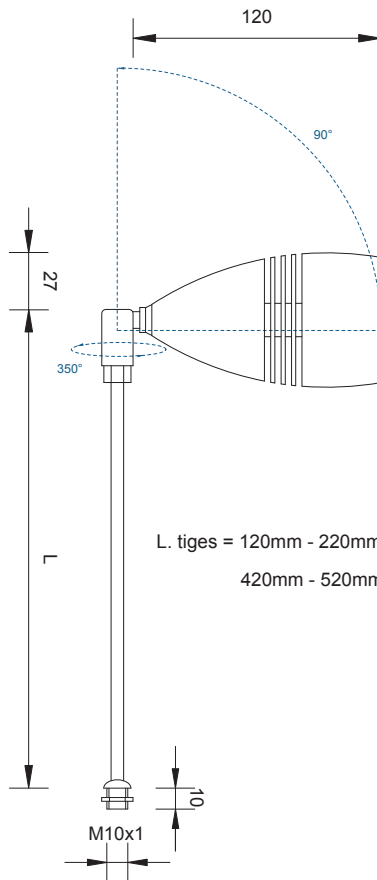

THEA overhanging

CODE: THS02 3 led full colour

CODE: THS03 3 led

THEA with stem

CODE: THA02 3 led full colour

CODE: THA03 3 led

L. tiges = 120mm - 220mm - 320mm
420mm - 520mm

CODE: THS03