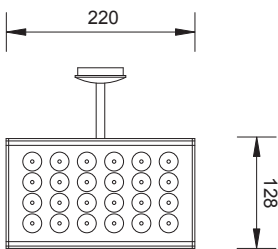

The light beam is adjustable, it gives a directional and decorative lighting.

Available even in the version RGB full colour.

DISPLAY 12
CODE: DIT12 12 led

DISPLAY 18
CODE: DIT18 18 led

L. tiges = 100mm - 200mm
300mm - 400mm - 500mm

COLOURS

RGB

AWB

A WW W

POWER 1W
350 mA

POWER 3W
700 mA

DISPLAY 24
CODE: DIT24 24 led

- Cool white
- Natural white
- Warm white
- Amber
- Red
- Green
- Blue