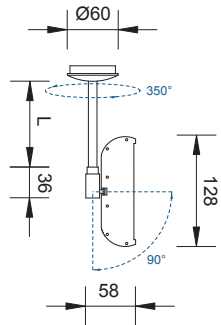

The light beam is adjustable, it gives a directional and decorative lighting.

Available even in the version RGB full colour.

DISPLAY 12
CODE: DIT12 12 led

DISPLAY 18
CODE: DIT18 18 led

L. tiges = 100mm - 200mm
300mm - 400mm - 500mm

POWER 1W
350 mA

DISPLAY 36
CODE: DIT36 36 led

OPTICS