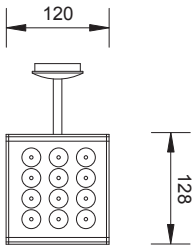

The light beam is adjustable, it gives a directional and decorative lighting.

Available even in the version RGB full colour.

DISPLAY 12
CODE: DIT12 12 led

DISPLAY 18
CODE: DIT18 18 led

L. tiges = 100mm - 200mm
300mm - 400mm - 500mm