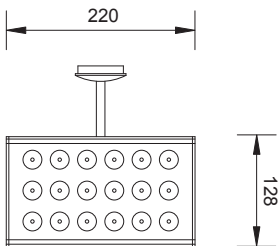

The light beam is adjustable, it gives a directional and decorative lighting.

Available even in the version RGB full colour.

DISPLAY 12
CODE: DIT12 12 led

DISPLAY 18
CODE: DIT18 18 led

L. tiges = 100mm - 200mm
300mm - 400mm - 500mm

POWER 1W
350 mA

DISPLAY 36
CODE: DIT36 36 led

OPTICS