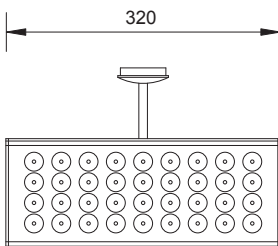

DISPLAY 36
CODE: DIT36 36 led