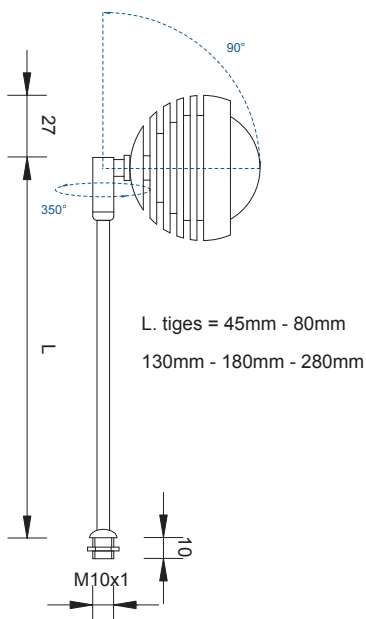

RING

Proiettore orientabile da esterno ed interno, corpo interamente in alluminio anodizzato. Proietta un cono di luce ben definito.

Outdoor and indoor adjustable spotlight, body completely in anodized aluminium. It gives a definite diameter.

DECORATIVE LIGHTS

RING with stem

CODE: RT001 1 led

CODE: RT002 1 led full colour

RING with bracket

CODE: RI001 1 led

CODE: RI002 1 led full colour

TECHNICAL DATA

CODE: RT002

CODE: RI002

POWER 6W
350 mA

OPTICS

60°