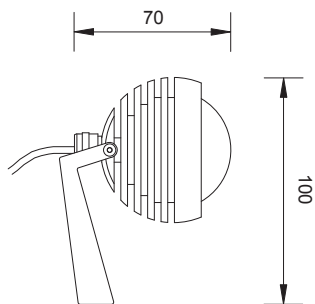

RING

Proiettore orientabile da esterno ed interno, corpo interamente in alluminio anodizzato. Proietta un cono di luce ben definito.

Outdoor and indoor adjustable spotlight, body completely in anodized aluminium. It gives a definite diameter.

DECORATIVE LIGHTS

RING with stem

CODE: RT001 1 led

CODE: RT002 1 led full colour

RING with bracket

CODE: RI001 1 led

CODE: RI002 1 led full colour

TECHNICAL DATA