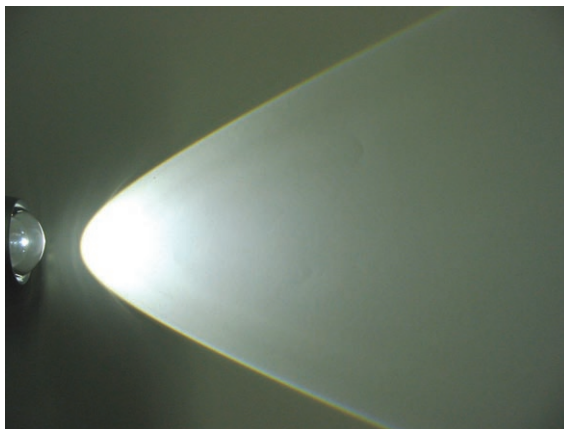

RING

Proiettore orientabile da esterno ed interno, corpo interamente in alluminio anodizzato. Proietta un cono di luce ben definito.

Outdoor and indoor adjustable spotlight, body completely in anodized aluminium. It gives a definite diameter.

DECORATIVE LIGHTS

RING with stem

CODE: RT001 1 led

CODE: RT002 1 led full colour

RING with bracket

CODE: RI001 1 led

CODE: RI002 1 led full colour

TECHNICAL DATA