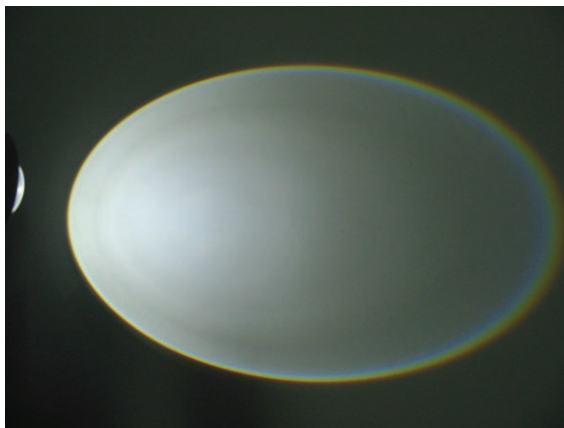

RING

Proiettore orientabile da esterno ed interno, corpo interamente in alluminio anodizzato. Proietta un cono di luce ben definito.

Outdoor and indoor adjustable spotlight, body completely in anodized aluminium. It gives a definite diameter.

DECORATIVE LIGHTS

RING with stem

CODE: RT001 1 led

CODE: RT002 1 led full colour

RING with bracket

CODE: RI001 1 led

CODE: RI002 1 led full colour

TECHNICAL DATA