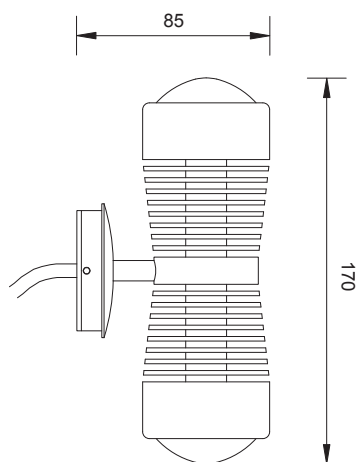

DOUBLE RING

Applicare a doppia emissione che proietta un cono di luce ben definito. Corpo interamente in alluminio anodizzato.

Wall fixture with double emission, it gives a definite diameter.

Body completely in anodized aluminium.

CODE: DBR01 2 led

CODE: DBR02 2 led full colour

TECHNICAL DATA

COLOURS

-  Cool white
-  Natural white
-  Warm white
-  Amber
-  Red
-  Green
-  Blue

CODE: DBR01

POWER 1W
350 mA

POWER 3W
700 mA

COLOURS

RGB full colour

CODE: DBR02

POWER 6W
350 mA

OPTICS

60°