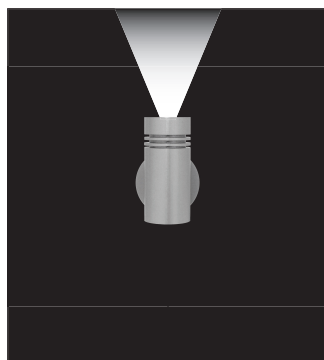

Applique decorativo in alluminio anodizzato ad emissione singola. Questo apparecchio si presta all'installazione in abitazioni, negozi oppure locali d'intrattenimento dove crea suggestive scenografie sulle pareti.

Decorative wall fixture in anodized aluminium with single emission of light. This fixture is suitable to be used in houses, shops or entertainment venues where they give suggestive sceneries on the walls.

CODE: VT001 1 led

Examples with different optics

COLOURS

-  Cool white
-  Natural white
-  Warm white
-  Amber
-  Red
-  Green
-  Blue

OPTICS

POWER 1W	POWER 3W
350 mA	700 mA

IP67