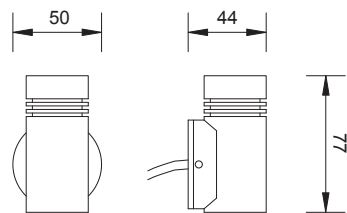

CODE: VT001 1 led

Examples with different optics

COLOURS

-  Cool white
-  Natural white
-  Warm white
-  Amber
-  Red
-  Green
-  Blue

OPTICS

POWER 1W	POWER 3W
350 mA	700 mA

IP67