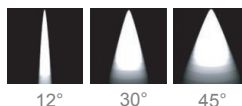

Decorative wall fixture in anodized aluminium with single emission of light. This fixture is suitable to be used in houses, shops or entertainment venues where they give suggestive sceneries on the walls.

CODE: VT001 1 led

Examples with different optics

COLOURS

-  Cool white
-  Natural white
-  Warm white
-  Amber
-  Red
-  Green
-  Blue

OPTICS

POWER 1W	POWER 3W
350 mA	700 mA

IP67