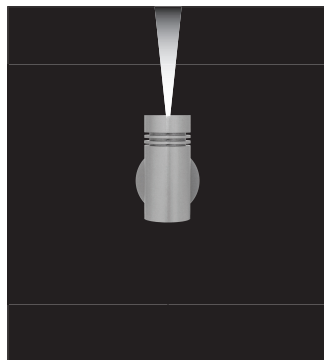

Applique decorativo in alluminio anodizzato ad emissione singola. Questo apparecchio si presta all'installazione in abitazioni, negozi oppure locali d'intrattenimento dove crea suggestive scenografie sulle pareti.

Decorative wall fixture in anodized aluminium with single emission of light. This fixture is suitable to be used in houses, shops or entertainment venues where they give suggestive sceneries on the walls.

CODE: VT001 1 led

Examples with different optics

COLOURS

-  Cool white
-  Natural white
-  Warm white
-  Amber
-  Red
-  Green
-  Blue

OPTICS

POWER 1W	POWER 3W
350 mA	700 mA

IP67