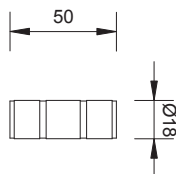

IPNO

WITH SPRINGS
CODE: IPNM01 1 led

WITH ORING
CODE: IPN001 1 led

IPNO 2

WITH SPRINGS
CODE: IPNM02 1 led

WITH ORING
CODE: IPN002 1 led

OUTER CASE

CODE: NK990