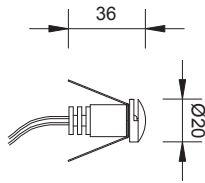

IPNO

IPNO 2

Faretto da incasso di dimensioni ridotte ad una oppure due emissioni. Crea effetti scenografici su soffitti e pareti. Ideale anche come segnapasso.

Small recessed light with one or two emissions. It gives scenographic effects on ceilings or walls. Perfect as walk-way light.

IPNO

WITH SPRINGS
CODE: IPNM01 1 led

WITH ORING
CODE: IPN001 1 led

IPNO 2

WITH SPRINGS
CODE: IPNM02 1 led

WITH ORING
CODE: IPN002 1 led

OUTER CASE

CODE: NK990