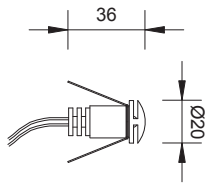

IPNO

WITH SPRINGS
CODE: IPNM01 1 led

WITH ORING
CODE: IPN001 1 led

IPNO 2

WITH SPRINGS
CODE: IPNM02 1 led

WITH ORING
CODE: IPN002 1 led

OUTER CASE

CODE: NK990