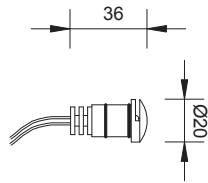

IPNO

IPNO 2

Faretto da incasso di dimensioni ridotte ad una oppure due emissioni. Crea effetti scenografici su soffitti e pareti. Ideale anche come segnapasso.

Small recessed light with one or two emissions. It gives scenographic effects on ceilings or walls. Perfect as walk-way light.

IPNO

WITH SPRINGS
CODE: IPNM01 1 led

WITH ORING
CODE: IPN001 1 led

IPNO 2

WITH SPRINGS
CODE: IPNM02 1 led

WITH ORING
CODE: IPN002 1 led

OUTER CASE

CODE: NK990