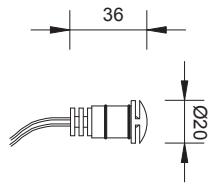

IPNO

WITH SPRINGS
CODE: IPNM01 1 led

WITH ORING
CODE: IPN001 1 led

IPNO 2

WITH SPRINGS
CODE: IPNM02 1 led

WITH ORING
CODE: IPN002 1 led

OUTER CASE

CODE: NK990