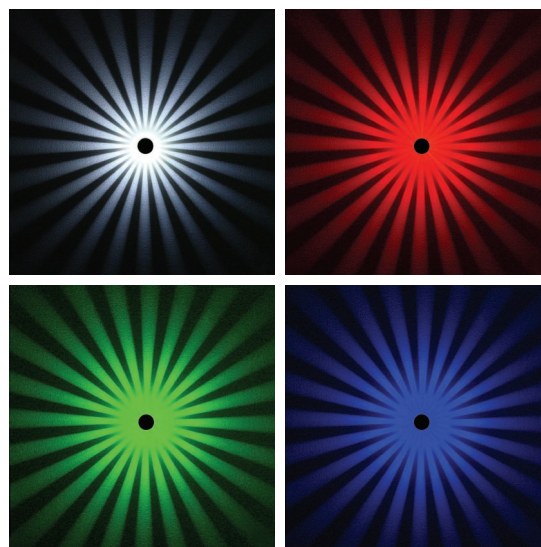

Faretto decorativo da incasso. Indicato per ottenere effetti scenografici tipo "cielo stellato" su soffitti e pareti. Ideale anche come segnapasso.

*Decorative recessed light. Ideal for special effects such as "starry skies" on ceilings and walls. Perfect also as walk-way light.*

WITH SPRINGS

CODE: STM12 1 led  
CODE: STM24 1 led

Examples of STAR 12

WITH ORING

CODE: ST012 1 led  
CODE: ST024 1 led

Examples of STAR 24

OUTER CASE

CODE: VN990

COLOURS