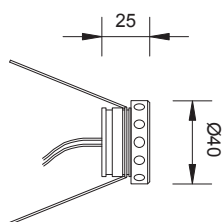

Faretto decorativo da incasso. Indicato per ottenere effetti scenografici tipo "cielo stellato" su soffitti e pareti. Ideale anche come segnapasso.

*Decorative recessed light. Ideal for special effects such as "starry skies" on ceilings and walls. Perfect also as walk-way light.*

WITH SPRINGS

CODE: STM12 1 led  
CODE: STM24 1 led

Examples of STAR 12

WITH ORING

CODE: ST012 1 led  
CODE: ST024 1 led

Examples of STAR 24

OUTER CASE

CODE: VN990