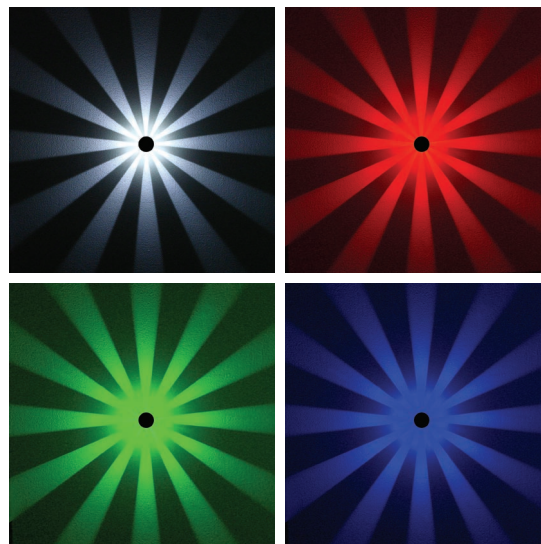

Faretto decorativo da incasso. Indicato per ottenere effetti scenografici tipo "cielo stellato" su soffitti e pareti. Ideale anche come segnapasso.

*Decorative recessed light. Ideal for special effects such as "starry skies" on ceilings and walls. Perfect also as walk-way light.*

WITH SPRINGS

CODE: STM12 1 led  
CODE: STM24 1 led

Examples of STAR 12

WITH ORING

CODE: ST012 1 led  
CODE: ST024 1 led

Examples of STAR 24

OUTER CASE

CODE: VN990

COLOURS