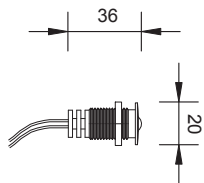

NIKE

NIKE SQUARE

NIKE

WITH SPRINGS
CODE: NKM01 1 led

WITH RING NUT
CODE: NKG01 1 led

WITH ORING
CODE: NK001 1 led

NIKE SQUARE

WITH SPRINGS
CODE: NSM01 1 led

WITH RING NUT
CODE: NSG01 1 led

WITH ORING
CODE: NS001 1 led

OUTER CASE

CODE: NK990

COLOURS

-  Cool white
-  Natural white
-  Warm white
-  Amber
-  Red
-  Green
-  Blue

OPTICS