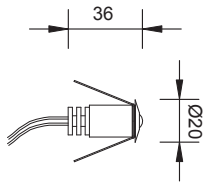

Faretti da incasso di dimensioni ridotte, di forma circolare oppure quadrata. Indicati per ottenere effetti scenografici su soffitti e pareti. Faretti che decorano e illuminano allo stesso tempo.

Decorative small recessed lights, available in round or square shape. Ideal for special effects on ceilings and walls.

NIKE

NIKE SQUARE

NIKE

WITH SPRINGS
CODE: NKM01 1 led

WITH RING NUT
CODE: NKG01 1 led

WITH ORING
CODE: NK001 1 led

NIKE SQUARE

WITH SPRINGS
CODE: NSM01 1 led

WITH RING NUT
CODE: NSG01 1 led

WITH ORING
CODE: NS001 1 led

OUTER CASE

CODE: NK990

COLOURS

-  Cool white
-  Natural white
-  Warm white
-  Amber
-  Red
-  Green
-  Blue

OPTICS