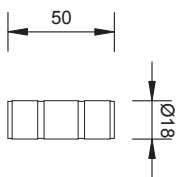

CODE: NK990