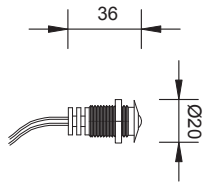

NIKE

NIKE SQUARE

NIKE

WITH SPRINGS
CODE: NKM01 1 led

WITH RING NUT
CODE: NKG01 1 led

WITH ORING
CODE: NK001 1 led

NIKE SQUARE

WITH SPRINGS
CODE: NSM01 1 led

WITH RING NUT
CODE: NSG01 1 led

WITH ORING
CODE: NS001 1 led

OUTER CASE

CODE: NK990

COLOURS

-  Cool white
-  Natural white
-  Warm white
-  Amber
-  Red
-  Green
-  Blue

OPTICS