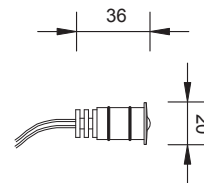

NIKE

NIKE SQUARE

NIKE

WITH SPRINGS
CODE: NKM01 1 led

WITH RING NUT
CODE: NKG01 1 led

WITH ORING
CODE: NK001 1 led

NIKE SQUARE

WITH SPRINGS
CODE: NSM01 1 led

WITH RING NUT
CODE: NSG01 1 led

WITH ORING
CODE: NS001 1 led

OUTER CASE

CODE: NK990

COLOURS

-  Cool white
-  Natural white
-  Warm white
-  Amber
-  Red
-  Green
-  Blue

OPTICS