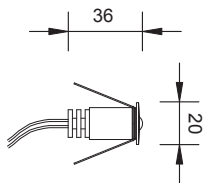

NIKE

NIKE SQUARE

NIKE

WITH SPRINGS
CODE: NKM01 1 led

WITH RING NUT
CODE: NKG01 1 led

WITH ORING
CODE: NK001 1 led

NIKE SQUARE

WITH SPRINGS
CODE: NSM01 1 led

WITH RING NUT
CODE: NSG01 1 led

WITH ORING
CODE: NS001 1 led

OUTER CASE

CODE: NK990

COLOURS

-  Cool white
-  Natural white
-  Warm white
-  Amber
-  Red
-  Green
-  Blue

OPTICS