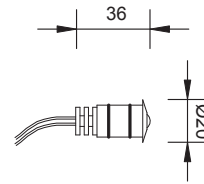

NIKE

NIKE SQUARE

NIKE

WITH SPRINGS
CODE: NKM01 1 led

WITH RING NUT
CODE: NKG01 1 led

WITH ORING
CODE: NK001 1 led

NIKE SQUARE

WITH SPRINGS
CODE: NSM01 1 led

WITH RING NUT
CODE: NSG01 1 led

WITH ORING
CODE: NS001 1 led

OUTER CASE

CODE: NK990

COLOURS

-  Cool white
-  Natural white
-  Warm white
-  Amber
-  Red
-  Green
-  Blue

OPTICS