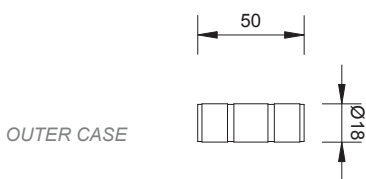

**CODE: GEMM1** 1 led

**CODE: GEM01** 1 led

**COLOURS**

- Cool white
- Natural white
- Warm white
- Amber
- Red
- Green
- Blue

<b>POWER 1W</b>
<b>350 mA</b>
<b>POWER 3W</b>
<b>700 mA</b>

**OUTER CASE**

**CODE: NK990**