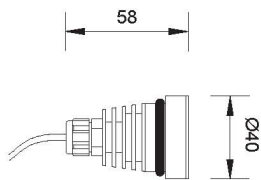

DOCK

CODE: DK001 1 led

CODE: DK002 1 led full colour

RUMEX

CODE: RX001 1 led

CODE: RX002 1 led full colour

WITH SPRINGS

WITH ORING

OUTER CASE

CODE: VN990

CODE: DK001

CODE: RX001

COLOURS

-  Cool white
-  Natural white
-  Warm white
-  Amber
-  Red
-  Green
-  Blue

POWER 1W
350 mA

POWER 3W
700 mA