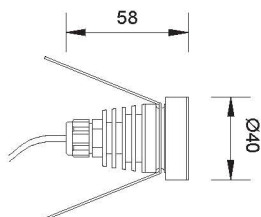

DOCK

CODE: DK001 1 led

CODE: DK002 1 led full colour

RUMEX

CODE: RX001 1 led

CODE: RX002 1 led full colour

WITH SPRINGS

WITH ORING

OUTER CASE

CODE: VN990

CODE: DK001

CODE: RX001

COLOURS

-  Cool white
-  Natural white
-  Warm white
-  Amber
-  Red
-  Green
-  Blue

POWER 1W
350 mA

POWER 3W
700 mA