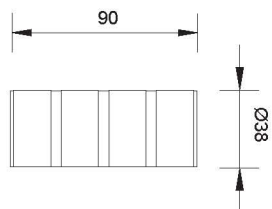

OUTER CASE

CODE: VN990

CODE: DK001

CODE: RX001

COLOURS

-  Cool white
-  Natural white
-  Warm white
-  Amber
-  Red
-  Green
-  Blue

POWER 1W
350 mA

POWER 3W
700 mA