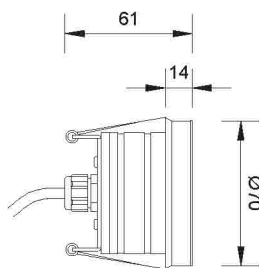

TECHNICAL DATA