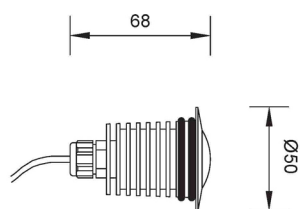

Faretto da incasso, corpo in alluminio anodizzato, ghiera in inox. Montaggio con molla oppure su controcassa. Il vetro satinato s'illumina uniformemente creando un effetto decorativo.

Recessed spotlight, body is completely in anodized aluminium, flange is in inox. It can be installed with springs or with outer case. The sandblasted lens gets lighted evenly creating a decorative effect.

WITH SPRINGS

CODE: HYM01 1 led

CODE: HYM02 1 led full colour

WITH ORING

CODE: HY001 1 led

CODE: HY002 1 led full colour

COLOURS

CODE: HYM01
CODE: HY001