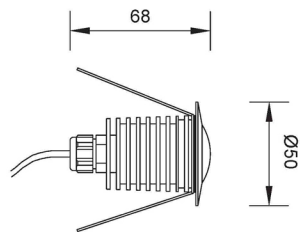

Faretto da incasso, corpo in alluminio anodizzato, ghiera in inox. Montaggio con molla oppure su controcassa. Il vetro satinato s'illumina uniformemente creando un effetto decorativo.

Recessed spotlight, body is completely in anodized aluminium, flange is in inox. It can be installed with springs or with outer case. The sandblasted lens gets lighted evenly creating a decorative effect.

WITH SPRINGS

CODE: HYM01 1 led

CODE: HYM02 1 led full colour

WITH ORING

CODE: HY001 1 led

CODE: HY002 1 led full colour

COLOURS

CODE: HYM01
CODE: HY001