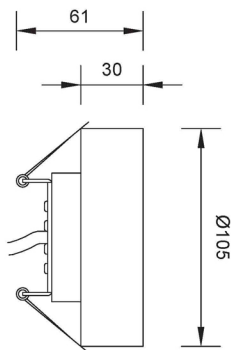

CODE: IV002 1 led full colour
CODE: IV003 3 led

TECHNICAL DATA

COLOURS

-  Cool white
-  Natural white
-  Warm white
-  Amber
-  Red
-  Green
-  Blue

CODE: IV003

POWER 1W
350 mA
POWER 3W
700 mA

COLOURS

RGB full colour

CODE: IV002

POWER 3W
350 mA

OPTICS

Diffused