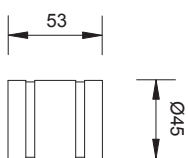

WITH SPRINGS

WITH ORING

OUTER CASE

CODE: JY990

COLOURS

- Cool white
- Natural white
- Warm white
- Amber
- Red
- Green
- Blue

POWER 1W
350 mA

POWER 3W
700 mA