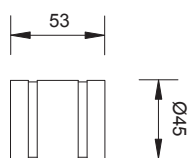

CODE: JY002 1 led

CODE: JY004 1 led

WITH SPRINGS

WITH ORING

OUTER CASE

CODE: JY990

COLOURS

- Cool white
- Natural white
- Warm white
- Amber
- Red
- Green
- Blue