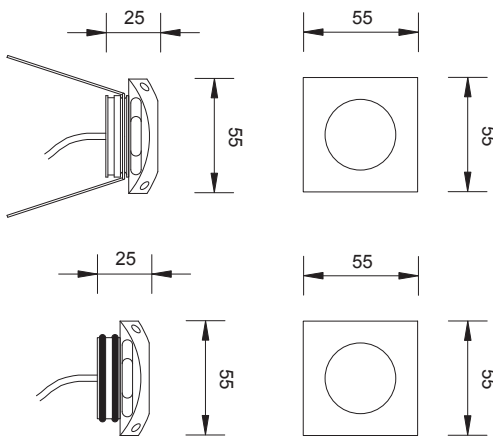

WITH SPRINGS

WITH ORING

OUTER CASE

COLOURS

- Cool white
- Natural white
- Warm white
- Amber
- Red
- Green
- Blue

POWER 1W
350 mA

POWER 3W
700 mA