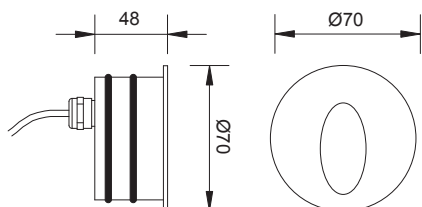

GHIBLI - SHAMAL

GHIBLI

CODE: GH001 1 led

CODE: GH002 1 led full colour

OUTER CASE

SHAMAL

CODE: SH001 1 led

CODE: SH002 1 led full colour

OUTER CASE

Faretti da incasso a parete ad illuminazione indiretta. Adatti ad essere utilizzati come segnapasso per indicare gradini o percorsi lungo pareti o corridoi. Applicazione con controcassa.

Wall mounted recessed devices for indirect illumination. They are ideally used as walking signals on steps, along walls or corridors. Assembled on outer case.

COLOURS

CODE: GH001
CODE: SH001

POWER 1W
350 mA

POWER 3W
700 mA

COLOURS

RGB full colour

CODE: GH002
CODE: SH002

POWER 3W
350 mA