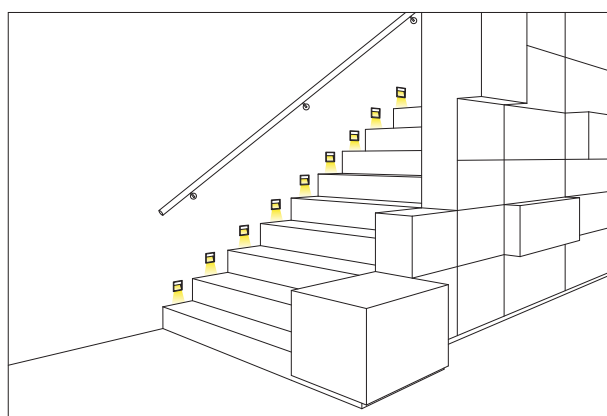

GHIBLI - SHAMAL

GHIBLI

CODE: GH001 1 led

CODE: GH002 1 led full colour

OUTER CASE

SHAMAL

CODE: SH001 1 led

CODE: SH002 1 led full colour

OUTER CASE

Faretti da incasso a parete ad illuminazione indiretta. Adatti ad essere utilizzati come segnapasso per indicare gradini o percorsi lungo pareti o corridoi. Applicazione con controcassa.

Wall mounted recessed devices for indirect illumination. They are ideally used as walking signals on steps, along walls or corridors. Assembled on outer case.