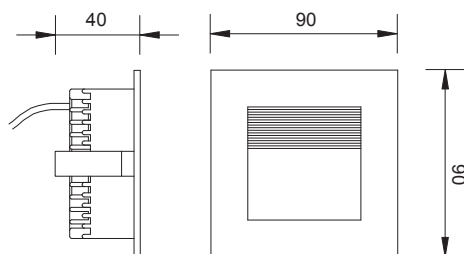

GHIBLI - SHAMAL

GHIBLI

CODE: GH001 1 led

CODE: GH002 1 led full colour

OUTER CASE

SHAMAL

CODE: SH001 1 led

CODE: SH002 1 led full colour

OUTER CASE

Faretti da incasso a parete ad illuminazione indiretta. Adatti ad essere utilizzati come segnapasso per indicare gradini o percorsi lungo pareti o corridoi. Applicazione con controcassa.

Wall mounted recessed devices for indirect illumination. They are ideally used as walking signals on steps, along walls or corridors. Assembled on outer case.