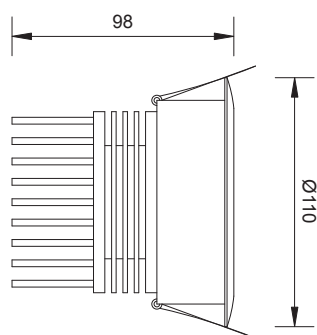

TECHNICAL DATA