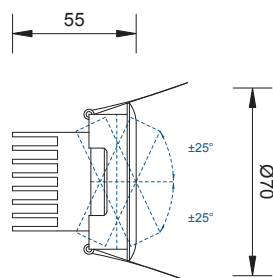

SWINGER 4 HP

Faretto da incasso orientabile. Area di applicazione: uffici, centri commerciali, showrooms, ristoranti, hotels, fiere, vetrine, residenze private.

Recessed adjustable downlight. Application areas: offices, shopping centers, showrooms, restaurants, hotels, exhibitions, window displays, private houses.

CODE: SHP04 1 led

TECHNICAL DATA

COLOURS

	Cool white	5.000 °K
	Natural white	4.000 °K
	Warm white	3.000 °K

OPTICS