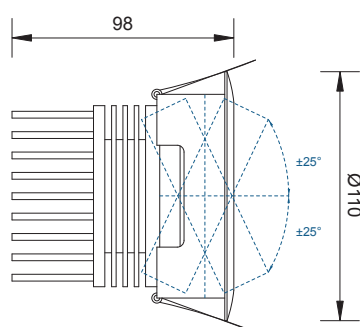

SWINGER 13 HP

Faretto da incasso orientabile. Area di applicazione: uffici, centri commerciali, showrooms, ristoranti, hotels, fiere, vetrine, residenze private.

Recessed adjustable spotlight. Application areas: offices, shopping centers, showrooms, restaurants, hotels, exhibitions, window displays, private houses.

CODE: SHP13 1 led

TECHNICAL DATA

COLOURS

	Cool white	5.000 °K
	Natural white	4.000 °K
	Warm white	3.000 °K

OPTICS