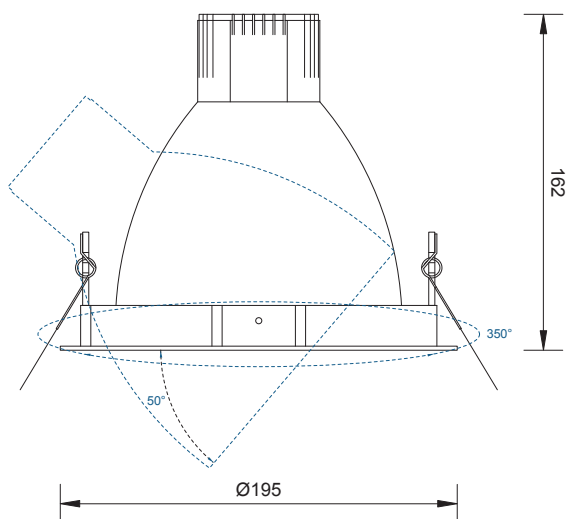

ROLLER

Faretto da incasso orientabile su 350°. Area di applicazione: uffici, centri commerciali, showrooms, ristoranti, hotels, fiere, vetrine, residenze private.

Recessed fully tiltable and rotatable downlight. Application areas: offices, shopping centers, showrooms, restaurants, hotels, exhibitions, window displays, private houses.

CODE: RLL13 1 led

TECHNICAL DATA

COLOURS

	Cool white	5.000 °K
	Natural white	4.000 °K
	Warm white	3.000 °K

OPTICS