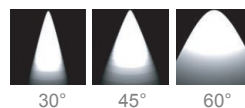

CODE: GC004 1 led 4W Driver included

TECHNICAL DATA

COLOURS

-  Cool white 5.000 °K
-  Natural white 4.000 °K
-  Warm white 3.000 °K

OPTICS

IP40