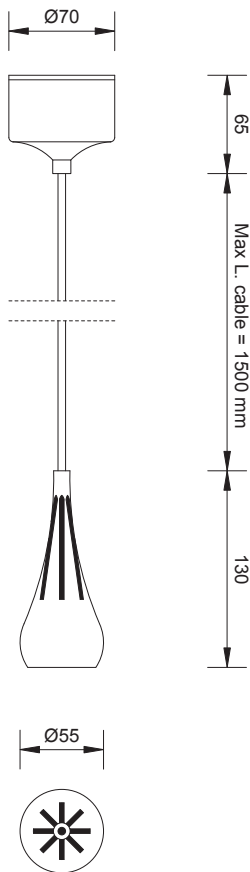

CODE: GC004 1 led 4W Driver included

TECHNICAL DATA

COLOURS

-  Cool white 5.000 °K
-  Natural white 4.000 °K
-  Warm white 3.000 °K

OPTICS

IP40