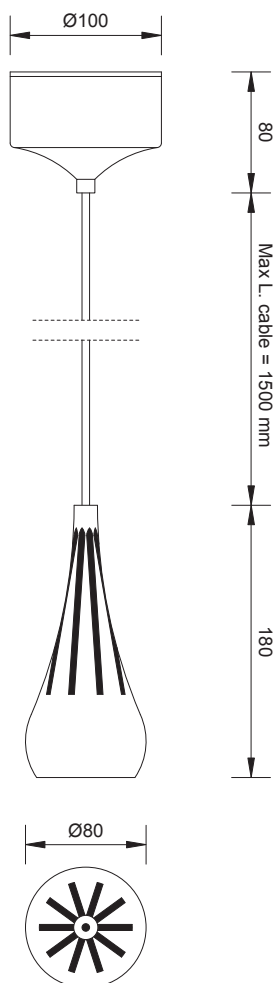

CODE: GC013 1 led 13W Driver included

TECHNICAL DATA

COLOURS

	Cool white	5.000 °K
	Natural white	4.000 °K
	Warm white	3.000 °K

OPTICS