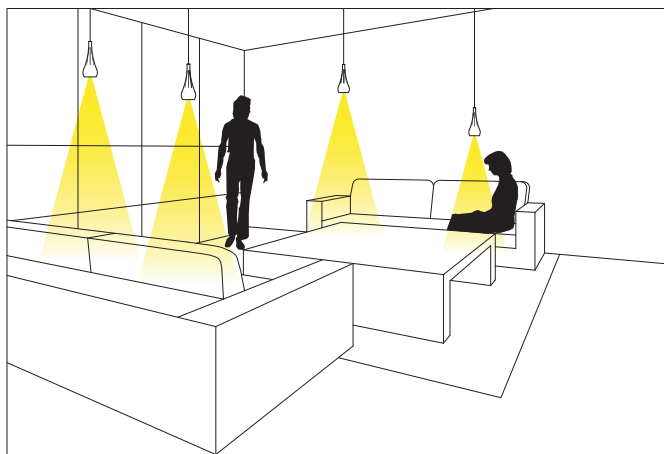

GOCCIA 13

Faretto sospeso ad alta potenza. Design accattivante e innovativo, adatto a molteplici usi: ristoranti, hotels, residenze private.

High power overhanging spotlight. A captivating and innovative design makes. It perfect to be used in many places: restaurants, hotels, private houses.

CODE: GC013 1 led 13W Driver included

TECHNICAL DATA

COLOURS

	Cool white	5.000 °K
	Natural white	4.000 °K
	Warm white	3.000 °K

OPTICS