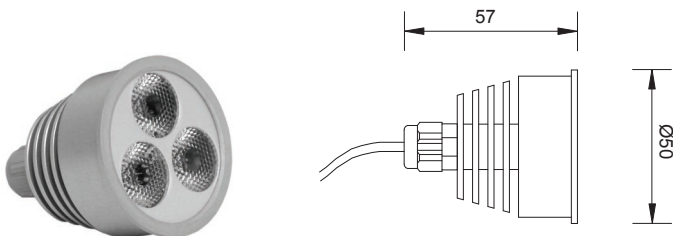

# STANDARD MODULES

Serie completa di moduli standard che possono essere utilizzati in molti faretto per l'illuminazione. La serie include le misure standard MR11, MR16 e AR111.

*A complete series of standard modules which can be used with many housing options. The standard modules include MR11, MR16 and AR111.*

**MR11**  
CODE: MDF01 3 led

**MR16 ECO**  
CODE: MDF03 3 led

COLOURS

RGB

AWB

A WW W

- Cool white
- Natural white
- Warm white
- Amber
- Red
- Green
- Blue

**MR16**  
CODE: MD003 3 led