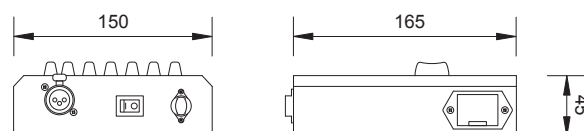

Optional remote control for BOX LED, JUPITER and HYPER
CODE: CI001

Optional remote control for WALL CONTROL and POWER BOX
CODE: CI002

LIPS
CODE: 71 C6

LIPS 6 è una centralina DMX dalle dimensioni compatte. Gestisce 6 canali DMX in modo manuale.

LIPS 6 is a compact DMX controller. It controls manually 6 DMX channels.