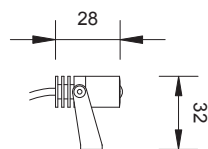

*Very small indoor adjustable spotlight in aluminium.*

*Perfect for the illumination of specific objects in jewelry shops, museums and art galleries.*

MICROSPOT 60°

MICROSPOT 120°

CODE: MC001 1 led

## TECHNICAL DATA

MICROSPOT 60°

MICROSPOT 120°