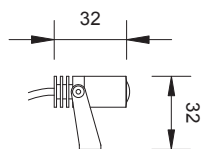

*Very small indoor adjustable spotlight in aluminium.*

*Perfect for the illumination of specific objects in jewelry shops, museums and art galleries.*

MICROSPOT 60°

MICROSPOT 120°

CODE: MC001 1 led

## TECHNICAL DATA

MICROSPOT 60°

MICROSPOT 120°