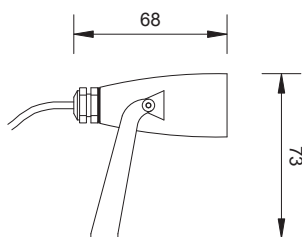

## COLOURS

-  Cool white
-  Natural white
-  Warm white
-  Amber
-  Red
-  Green
-  Blue

CODE: MN001

**POWER 1W**  
350 mA

**POWER 2W**  
500 mA

## OPTICS