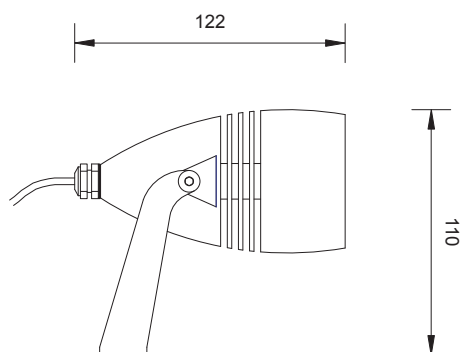

Faretto orientabile da esterno ed interno, corpo interamente in alluminio anodizzato. Prodotto in grado di mettere in evidenza determinati dettagli. Ideale per negozi, vetrine e musei.

Outdoor and indoor adjustable spotlight, body completely made in anodized aluminium. Perfect for the illumination of specific objects in shops, window sets and museums.

CODE: SPT03 3 led
CODE: SPT02 3 led full colour

TECHNICAL DATA

COLOURS

RGB

AWB

A W W W

-  Cool white
-  Natural white
-  Warm white
-  Amber
-  Red
-  Green
-  Blue

CODE: SPT03

POWER 1W
350 mA

POWER 3W
700 mA

COLOURS

RGB full colour

OPTICS

12°

30°

45°

120°

CODE: SPT02

POWER 3W
350 mA