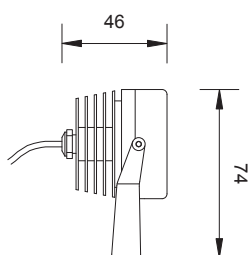

TECHNICAL DATA