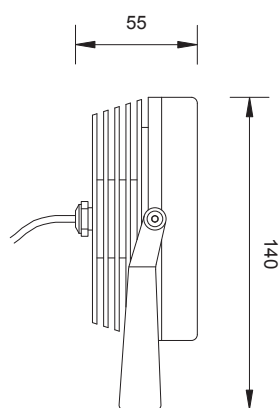

SPOT 9

Proiettore orientabile da esterno ed interno, corpo interamente in alluminio anodizzato. Prodotto in grado di mettere in evidenza determinati dettagli. Ideale per negozi, vetrine, musei e colonne.

Outdoor and indoor adjustable spotlight, body completely made in anodized aluminium. Perfect for the illumination of specific objects in shops, window sets, museums and columns.

CODE: SP009 9 led

TECHNICAL DATA

Red

Green

Blue

POWER 1W
350 mA

POWER 3W
700 mA

POWER 1W
350 mA

POWER 2W
500 mA

OPTICS