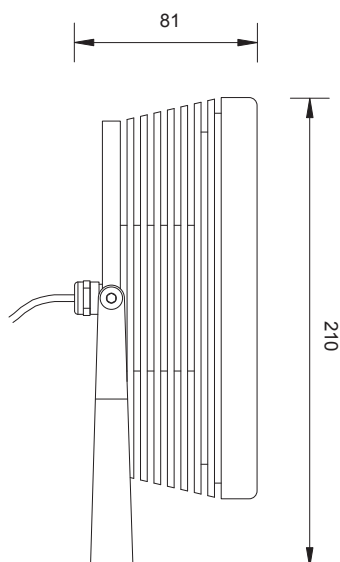

SPOT 36

Proiettore orientabile da esterno ed interno, corpo interamente in alluminio anodizzato. Prodotto adatto ad illuminare grandi strutture architettoniche e monumentali. Ideale per illuminare uniformemente grandi pareti.

Outdoor and indoor adjustable spotlight, body completely made in anodized aluminium. This item is suitable for illuminating big architectures and monuments. Created to illuminate evenly large surfaces.

CODE: SP036 36 led

TECHNICAL DATA

COLOURS

RGB

AWB

A W W W

Cool white

Natural white

Warm white

Amber

Red

Green

Blue

POWER 1W
350 mA

POWER 3W
700 mA

POWER 1W
350 mA