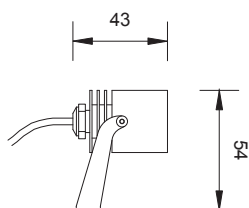

TECHNICAL DATA

COLOURS

CODE: CB001

POWER 1W
350 mA

POWER 3W
700 mA

OPTICS

COLOURS

RGB full colour