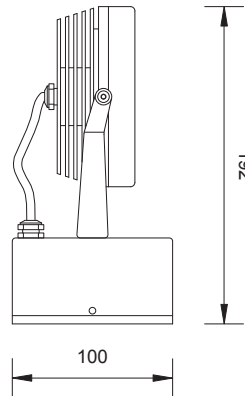

SPOT 9

Proiettore orientabile da esterno, corpo e base in alluminio anodizzato. Picchetto e maniglia in acciaio inox. Driver incorporato.

Outdoor adjustable spotlight. Body and base in anodized aluminium, stake and bracket in inox. Driver is included.

SPOT 9 with base

CODE: SPD09 9 led 350mA Driver included

CODE: SPD10 9 led 500mA Driver included

COLOURS

SPOT 9 with base and inox stake

CODE: SPS09 9 led 350mA Driver included

CODE: SPS10 9 led 500mA Driver included