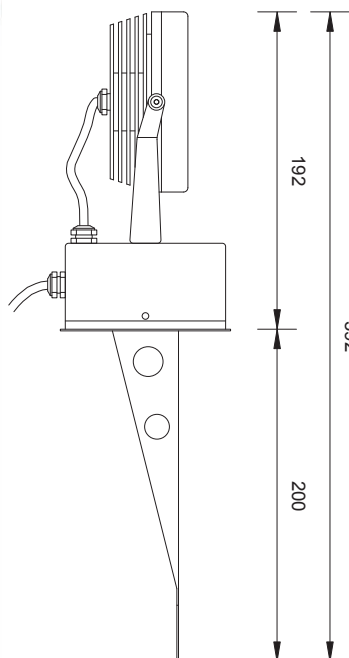

SPOT 9

Proiettore orientabile da esterno, corpo e base in alluminio anodizzato. Picchetto e maniglia in acciaio inox. Driver incorporato.

Outdoor adjustable spotlight. Body and base in anodized aluminium, stake and bracket in inox. Driver is included.

SPOT 9 with base

CODE: SPD09 9 led 350mA Driver included

CODE: SPD10 9 led 500mA Driver included

COLOURS

SPOT 9 with base and inox stake

CODE: SPS09 9 led 350mA Driver included

CODE: SPS10 9 led 500mA Driver included