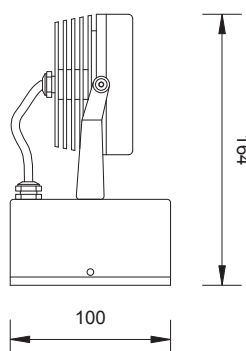

SPOT 6

Proiettore orientabile da esterno, corpo e base in alluminio anodizzato. Picchetto e maniglia in acciaio inox. Driver incorporato.

Outdoor adjustable spotlight. Body and base in anodized aluminium, stake and bracket in inox. Driver is included.

SPOT 6 with base

CODE: SPD06 6 led 350mA Driver included

CODE: SPD07 6 led 500mA Driver included

COLOURS

SPOT 6 with base and inox stake

CODE: SPS06 6 led 350mA Driver included

CODE: SPS07 6 led 500mA Driver included