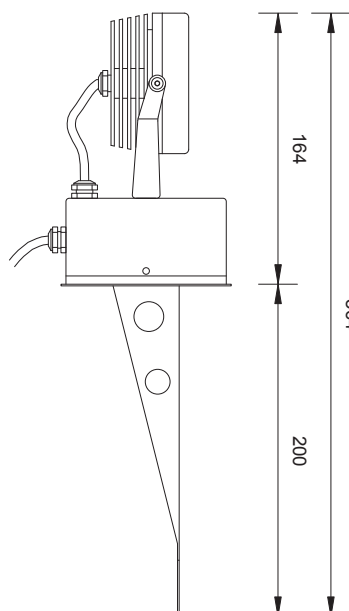

SPOT 6

Proiettore orientabile da esterno, corpo e base in alluminio anodizzato. Picchetto e maniglia in acciaio inox. Driver incorporato.

Outdoor adjustable spotlight. Body and base in anodized aluminium, stake and bracket in inox. Driver is included.

SPOT 6 with base

CODE: SPD06 6 led 350mA Driver included

CODE: SPD07 6 led 500mA Driver included

COLOURS

SPOT 6 with base and inox stake

CODE: SPS06 6 led 350mA Driver included

CODE: SPS07 6 led 500mA Driver included