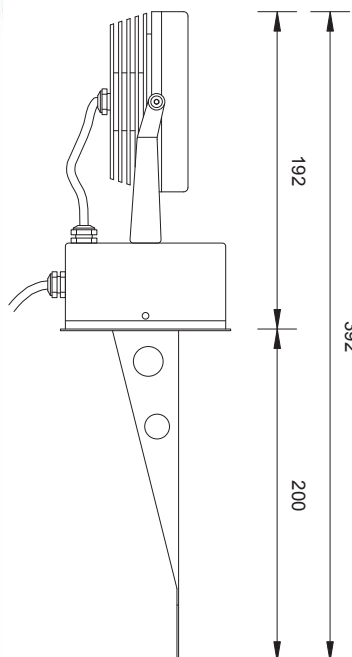

SPOT 12

Proiettore orientabile da esterno, corpo e base in alluminio anodizzato. Picchetto e maniglia in acciaio inox. Driver incorporato.

Outdoor adjustable spotlight. Body and base in anodized aluminium, stake and bracket in inox. Driver is included.

SPOT 12 with base

CODE: SPD12 12 led 350mA Driver included

COLOURS

SPOT 12 with base and inox stake

CODE: SPS12 12 led 350mA Driver included

OPTICS