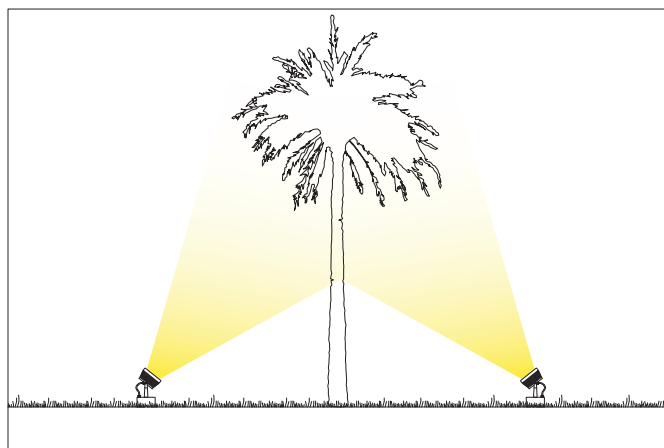

SPOT 12

Proiettore orientabile da esterno, corpo e base in alluminio anodizzato. Picchetto e maniglia in acciaio inox. Driver incorporato.

Outdoor adjustable spotlight. Body and base in anodized aluminium, stake and bracket in inox. Driver is included.

SPOT 12 with base

CODE: SPD12 12 led 350mA Driver included

COLOURS

SPOT 12 with base and inox stake

CODE: SPS12 12 led 350mA Driver included

OPTICS