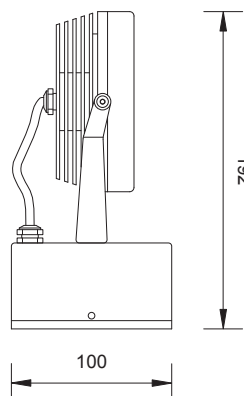

SPOT 12

Proiettore orientabile da esterno, corpo e base in alluminio anodizzato. Picchetto e maniglia in acciaio inox. Driver incorporato.

Outdoor adjustable spotlight. Body and base in anodized aluminium, stake and bracket in inox. Driver is included.

SPOT 12 with base

CODE: SPD12 12 led 350mA Driver included

COLOURS

SPOT 12 with base and inox stake

CODE: SPS12 12 led 350mA Driver included

OPTICS