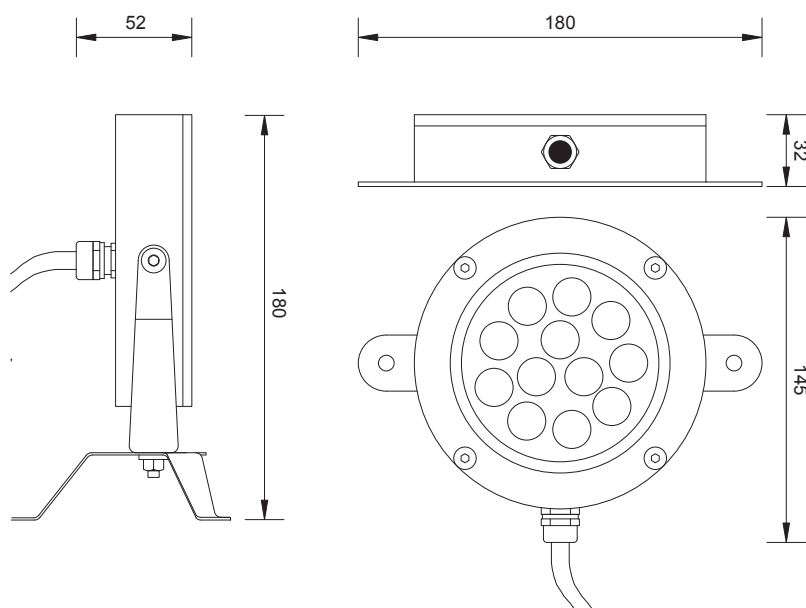

Proiettore orientabile oppure statico con fissaggio con viti. Solo da immersione in acqua dolce, corpo interamente in acciaio inox. Prodotto adatto ad illuminare fontane e piscine.

Waterproof adjustable or static screw mounted spotlight only for non-salted water, body completely made in inox steel. This item is suitable for illuminating fountains and pools.

NEPTUN with bracket

NEPTUN screw mounted

CODE: NTB12 12 led with bracket
CODE: NTF12 12 led screw mounted

TECHNICAL DATA

NEPTUN with bracket

NEPTUN screw mounted

COLOURS

RGB

Blue

POWER 1W
350 mA

POWER 3W
700 mA

POWER 1W
350 mA

POWER 2W
500 mA

OPTICS

12°

30°