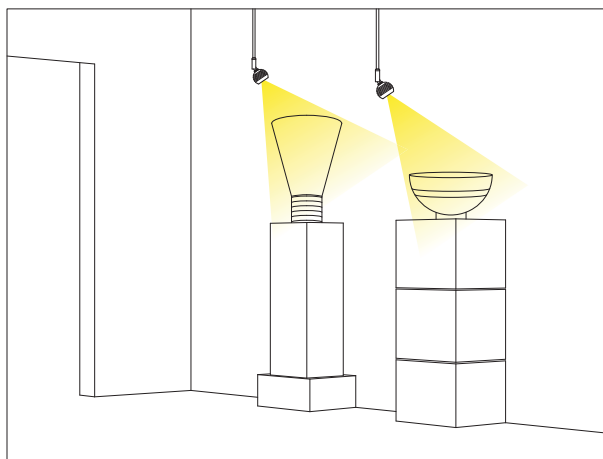

Faretto con snodo. E' possibile orientare il fascio di luce per mettere in evidenza determinati dettagli. Ideale per un'illuminazione mirata e decorativa in gioiellerie, negozi, musei e locali d'intrattenimento. Basetta a scelta.

Adjustable spotlight, the light beam can be oriented to put in evidence specific objects. Perfect for a directional and decorative lighting in jewelries, shops, museums, clubs or bars. Base at choice.

CODE: GL001 1 led
CODE: GL002 1 led full colour

TECHNICAL DATA

L. tiges = 45mm - 80mm - 130mm - 180mm - 280mm

COLOURS

CODE: GL001

POWER 1W
350 mA

POWER 3W
700 mA

OPTICS