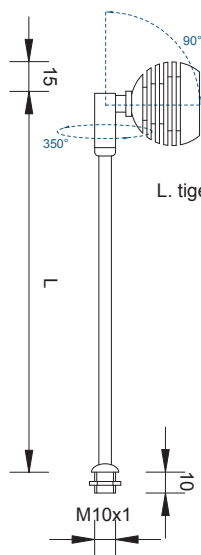

Faretto con snodo. E' possibile orientare il fascio di luce per mettere in evidenza determinati dettagli. Ideale per un'illuminazione mirata e decorativa in gioiellerie, negozi, musei e locali d'intrattenimento. Basetta a scelta.

Adjustable spotlight, the light beam can be oriented to put in evidence specific objects. Perfect for a directional and decorative lighting in jewelries, shops, museums, clubs or bars. Base at choice.

CODE: GL001 1 led
CODE: GL002 1 led full colour

TECHNICAL DATA

L. tiges = 45mm - 80mm - 130mm - 180mm - 280mm

COLOURS

CODE: GL001

POWER 1W
350 mA

POWER 3W
700 mA

OPTICS