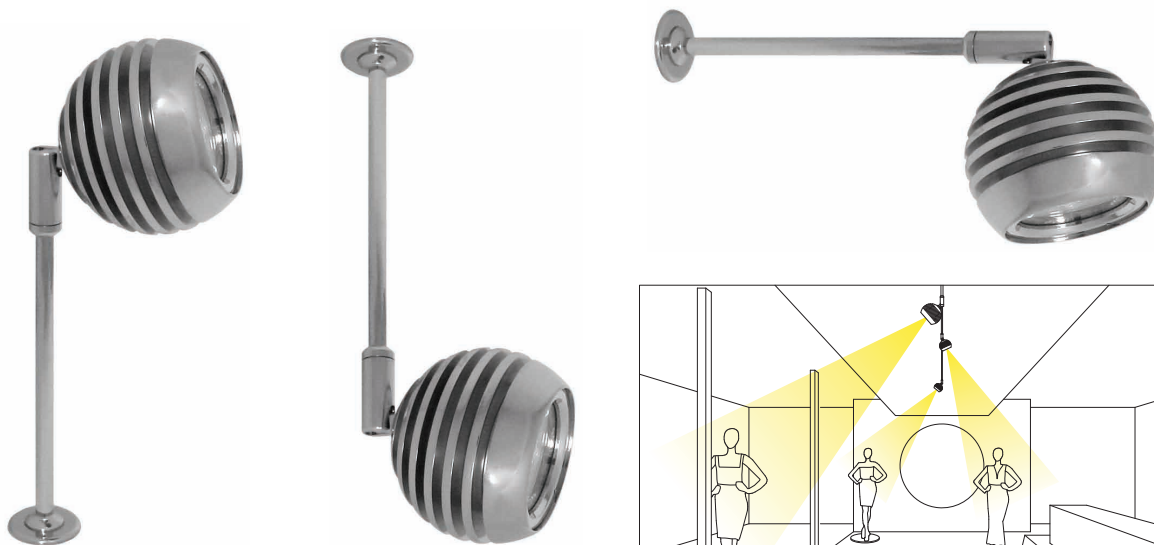

GLOBE 3

Faretto con snodo. E' possibile orientare il fascio di luce per mettere in evidenza determinati dettagli. Ideale per un'illuminazione mirata e decorativa in gioiellerie, negozi, musei e locali d'intrattenimento. Basetta a scelta.

Adjustable spotlight, the light beam can be oriented to put in evidence specific objects. Perfect for a directional and decorative lighting in jewelries, shops, museums, clubs or bars. Base at choice.

CODE: GL003 3 led

TECHNICAL DATA

COLOURS

RGB

AWB

A WW W

POWER 1W
350 mA

POWER 3W
700 mA

Cool white

Natural white

Warm white

Amber

Red

Green

Blue

POWER 1W
350 mA