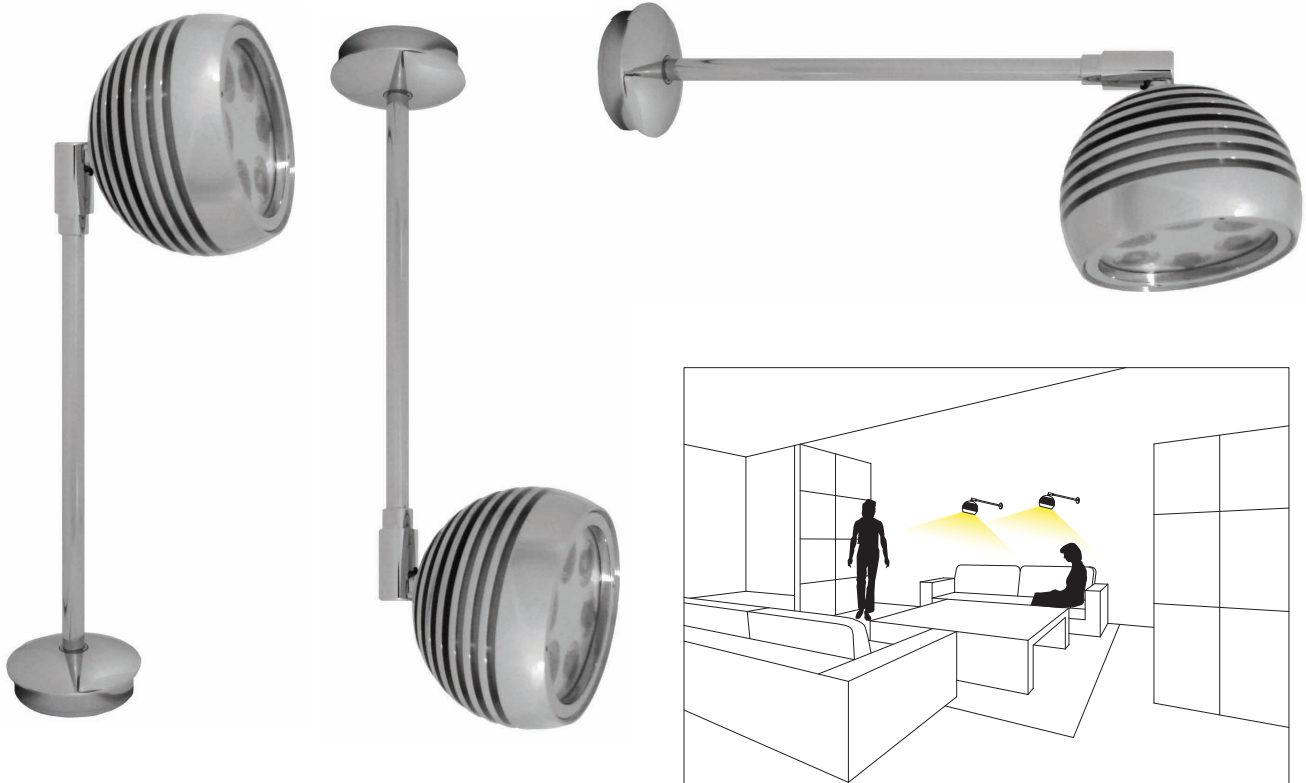

GLOBE 6

Faretto con snodo. E' possibile orientare il fascio di luce per mettere in evidenza determinati dettagli. Ideale per un'illuminazione mirata e decorativa in gioiellerie, negozi, musei e locali d'intrattenimento. Basetta a scelta.

Adjustable spotlight, the light beam can be oriented to put in evidence specific objects. Perfect for a directional and decorative lighting in jewelries, shops, museums, clubs or bars. Base at choice.

CODE: GL006 6 led

TECHNICAL DATA

COLOURS

RGB

AWB

A WW W

Cool white

Natural white

Warm white

Amber

Red

Green

Blue

POWER 1W
350 mA

POWER 3W
700 mA

POWER 1W
350 mA