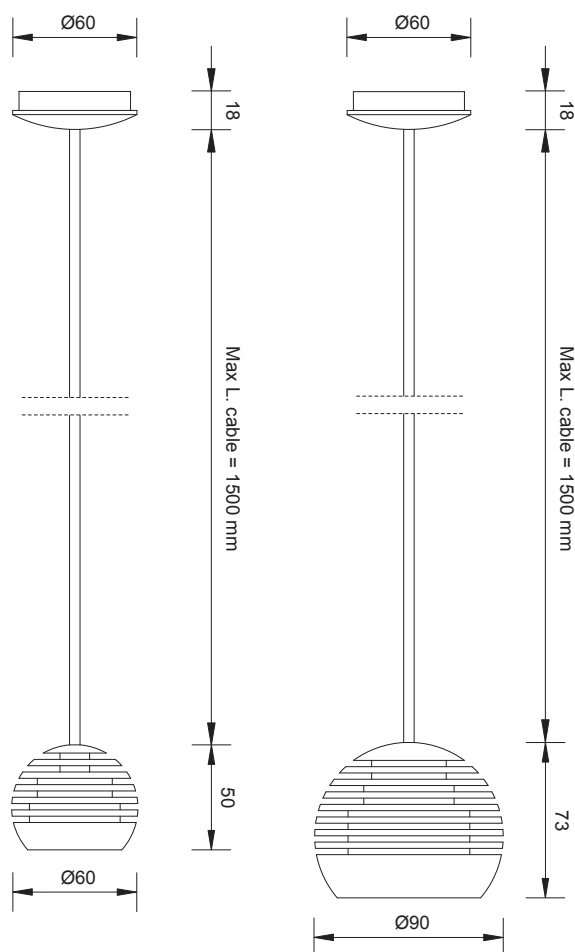

LYBRA 3
CODE: LY003 3 led

LYBRA 6
CODE: LY006 6 led

Faretto a sospensione. Ideale per un'illuminazione decorativa in negozi e locali d'intrattenimento.

Overhanging spotlight. Perfect for a decorative lighting in shops, clubs or bars.

TECHNICAL DATA

COLOURS

RGB

AWB

A WW W

-  Cool white
-  Natural white
-  Warm white
-  Amber
-  Red
-  Green
-  Blue

POWER 1W
350 mA

POWER 3W
700 mA

POWER 1W
350 mA

POWER 2W
500 mA

OPTICS