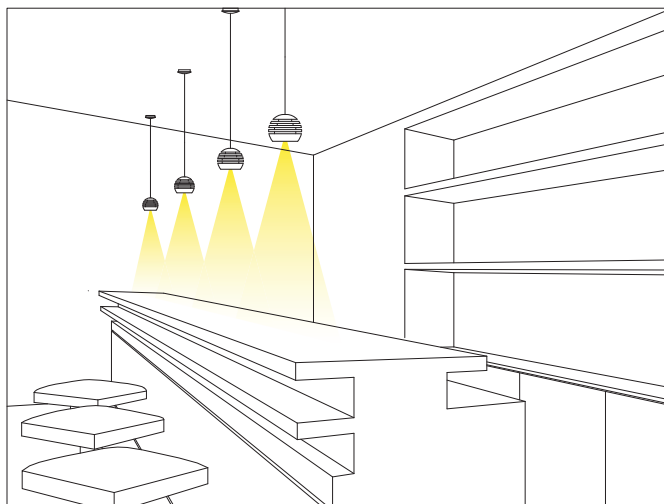

LYBRA 3
CODE: LY003 3 led

LYBRA 6
CODE: LY006 6 led

Faretto a sospensione. Ideale per un'illuminazione decorativa in negozi e locali d'intrattenimento.

Overhanging spotlight. Perfect for a decorative lighting in shops, clubs or bars.

TECHNICAL DATA

COLOURS

RGB

AWB

A WW W

-  Cool white
-  Natural white
-  Warm white
-  Amber
-  Red
-  Green
-  Blue

POWER 1W
350 mA

POWER 3W
700 mA