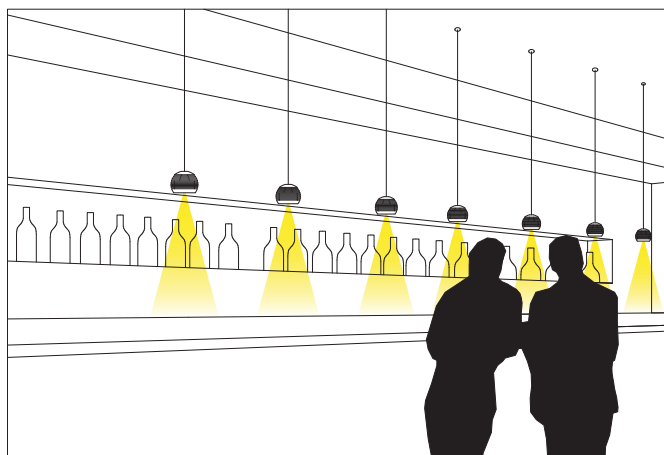

Faretto a sospensione. Ideale per un'illuminazione decorativa in negozi e locali d'intrattenimento.

Overhanging spotlight. Perfect for a decorative lighting in shops, clubs or bars.

CODE: UR002 3 led full colour