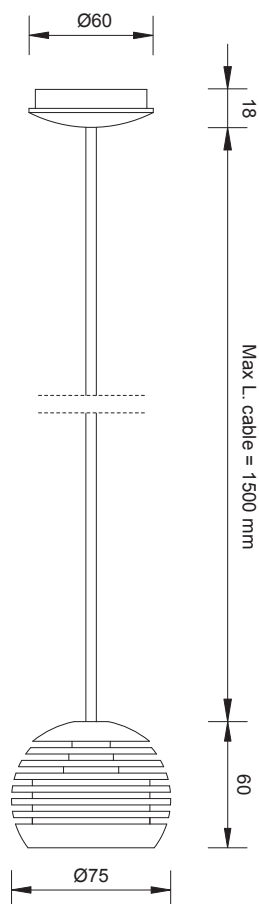

CODE: UR003 3 led

TECHNICAL DATA

COLOURS

RGB

AWB

A WW W

Cool white

Natural white

Warm white

Amber

Red

Green

Blue

POWER 1W

350 mA

POWER 3W

POWER 3W

350 mA

OPTICS

12°

30°

45°

120°