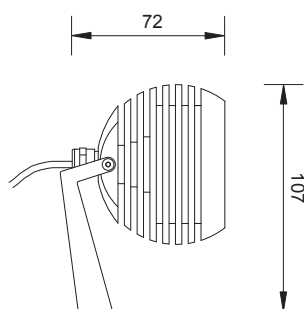

TECHNICAL DATA

COLOURS

RGB

AWB

A W W W

- Cool white
- Natural white
- Warm white
- Amber
- Red
- Green
- Blue

CODE: LR003

POWER 1W
350 mA

POWER 3W
700 mA

POWER 1W
350 mA

POWER 2W
500 mA

COLOURS

RGB full colour

CODE: LR002

POWER 3W
350 mA

OPTICS