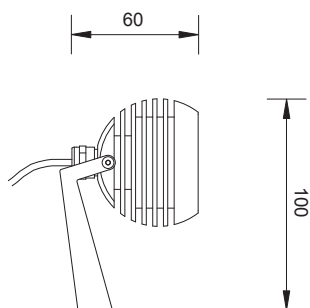

CODE: LX004 4 led

TECHNICAL DATA

COLOURS

RGBW

-  Cool white
-  Natural white
-  Warm white

POWER 1W

350 mA

POWER 3W

700 mA

POWER 1W

350 mA

OPTICS